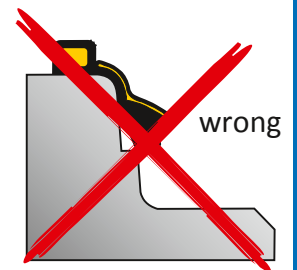

Bei Wiedermontage darauf achten, dass sich der Gleitmantel und der Lastausgleich wieder in der Ausgangsposition befindet.

DS
DICHUNGSTECHNIK

Lise-Meitner-Straße 1
48301 Nottuln
Germany
Tel.: +49 (0) 25 02/23 07-0
Fax: +49 (0) 25 02/23 07-30

E-Mail:
info@dseals.com
Internet:
www.dsseals.com

ASSEMBLY INSTRUCTIONS

Sliding-ring seal

DS SDVseal

Pre-lubricated for Manholes
according to DIN V 4034/1 and
FBS quality-guidelines

1. Pull seal on the cleaned spigot end, with the slide mantle showing upwards and to the outside. Distribute pre-tension evenly by repeated pulling at different spots.

Control correct fitting of the seal against shoulder of spigot end. Control correct seat of the load transfer hose in the middle of the spigot end front.

2. Hang on next man-hole ring centrally and vertically and let it slide downwards.