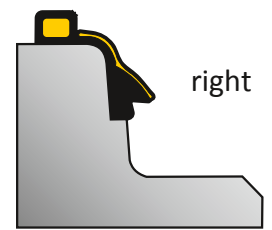

Bei Wiedermontage darauf achten, dass sich der Gleitmantel und der Lastausgleich wieder in der Ausgangsposition befindet.

DS
DICHUNGSTECHNIK

Lise-Meitner-Straße 1
48301 Nottuln
Germany
Tel.: +49 (0) 25 02/23 07-0
Fax: +49 (0) 25 02/23 07-30

E-Mail:
info@dseals.com
Internet:
www.dsseals.com

ASSEMBLY INSTRUCTIONS

Sliding-ring seal

DS SDVseal

Pre-lubricated for Manholes
according to DIN V 4034/1 and
FBS quality-guidelines

1. Pull seal on the cleaned spigot end, with the slide mantle showing upwards and to the outside. Distribute pre-tension evenly by repeated pulling at different spots.

Control correct fitting of the seal against shoulder of spigot end. Control correct seat of the load transfer hose in the middle of the spigot end front.

2. Hang on next man-hole ring centrally and vertically and let it slide downwards.

Do not use any lubricant on the seal or on the socket! The sealing ring is already pre-lubricated.

3. Control if the manhole ring is fitting correctly. Make adjustments if necessary.

In case of re-assembly, check if the slide mantle and the load transfer hose are back in their initial positions