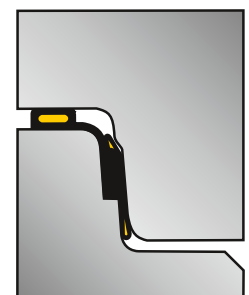

E-Mail:
info@dseals.com
Internet:
www.dsseals.com

ASSEMBLY INSTRUCTIONS

Sliding-ring seal

DS SDVseal

Pre-lubricated for Manholes
according to DIN V 4034/1 and
FBS quality-guidelines

1. Pull seal on the cleaned spigot end, with the slide mantle showing upwards and to the outside. Distribute pre-tension evenly by repeated pulling at different spots.

Control correct fitting of the seal against shoulder of spigot end. Control correct seat of the load transfer hose in the middle of the spigot end front.

2. Hang on next man-hole ring centrally and vertically and let it slide downwards.

Do not use any lubricant on the seal or on the socket! The sealing ring is already pre-lubricated.

3. Control if the manhole ring is fitting correctly. Make adjustments if necessary.

In case of re-assembly, check if the slide mantle and the load transfer hose are back in their initial positions